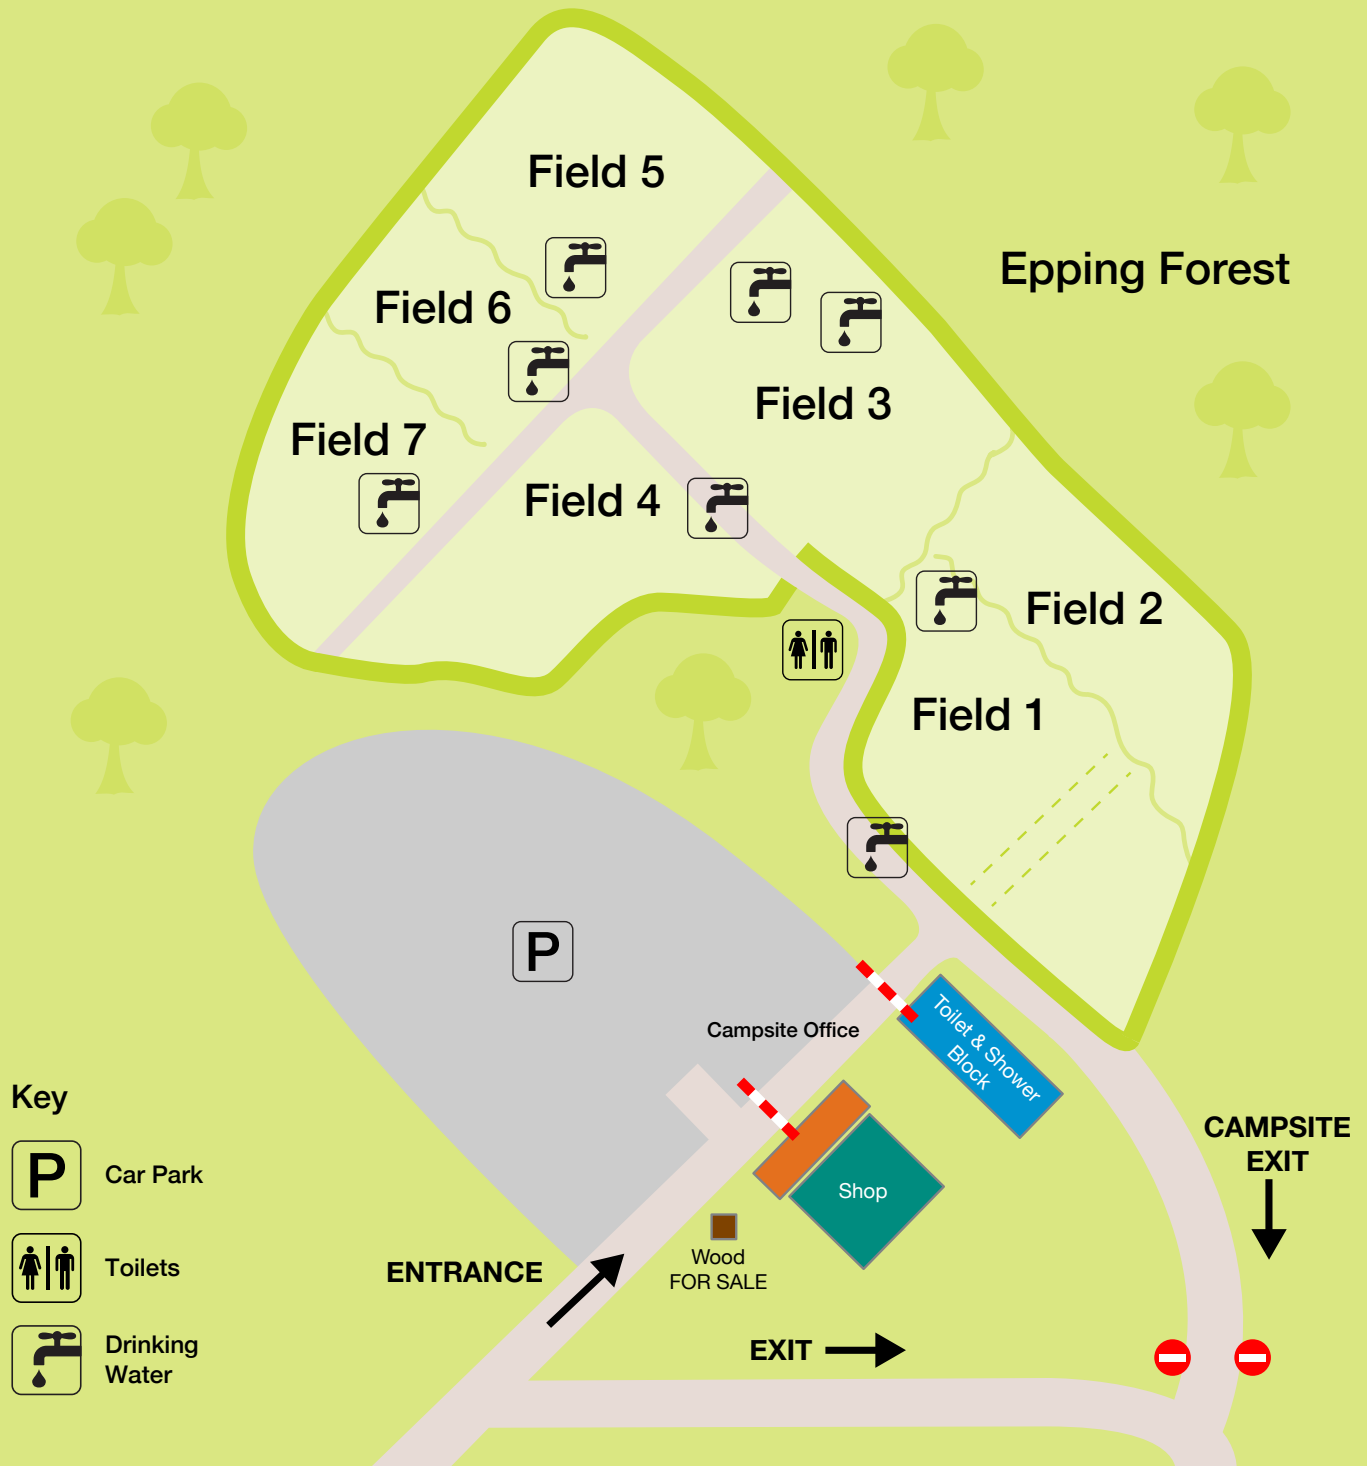

Debden House Campsite Site Map

Debden House Campsite
Debden Green
Loughton
Essex IG10 2NZ

T +44 (0) 20 8508 3008
W www.debdenhouse.com